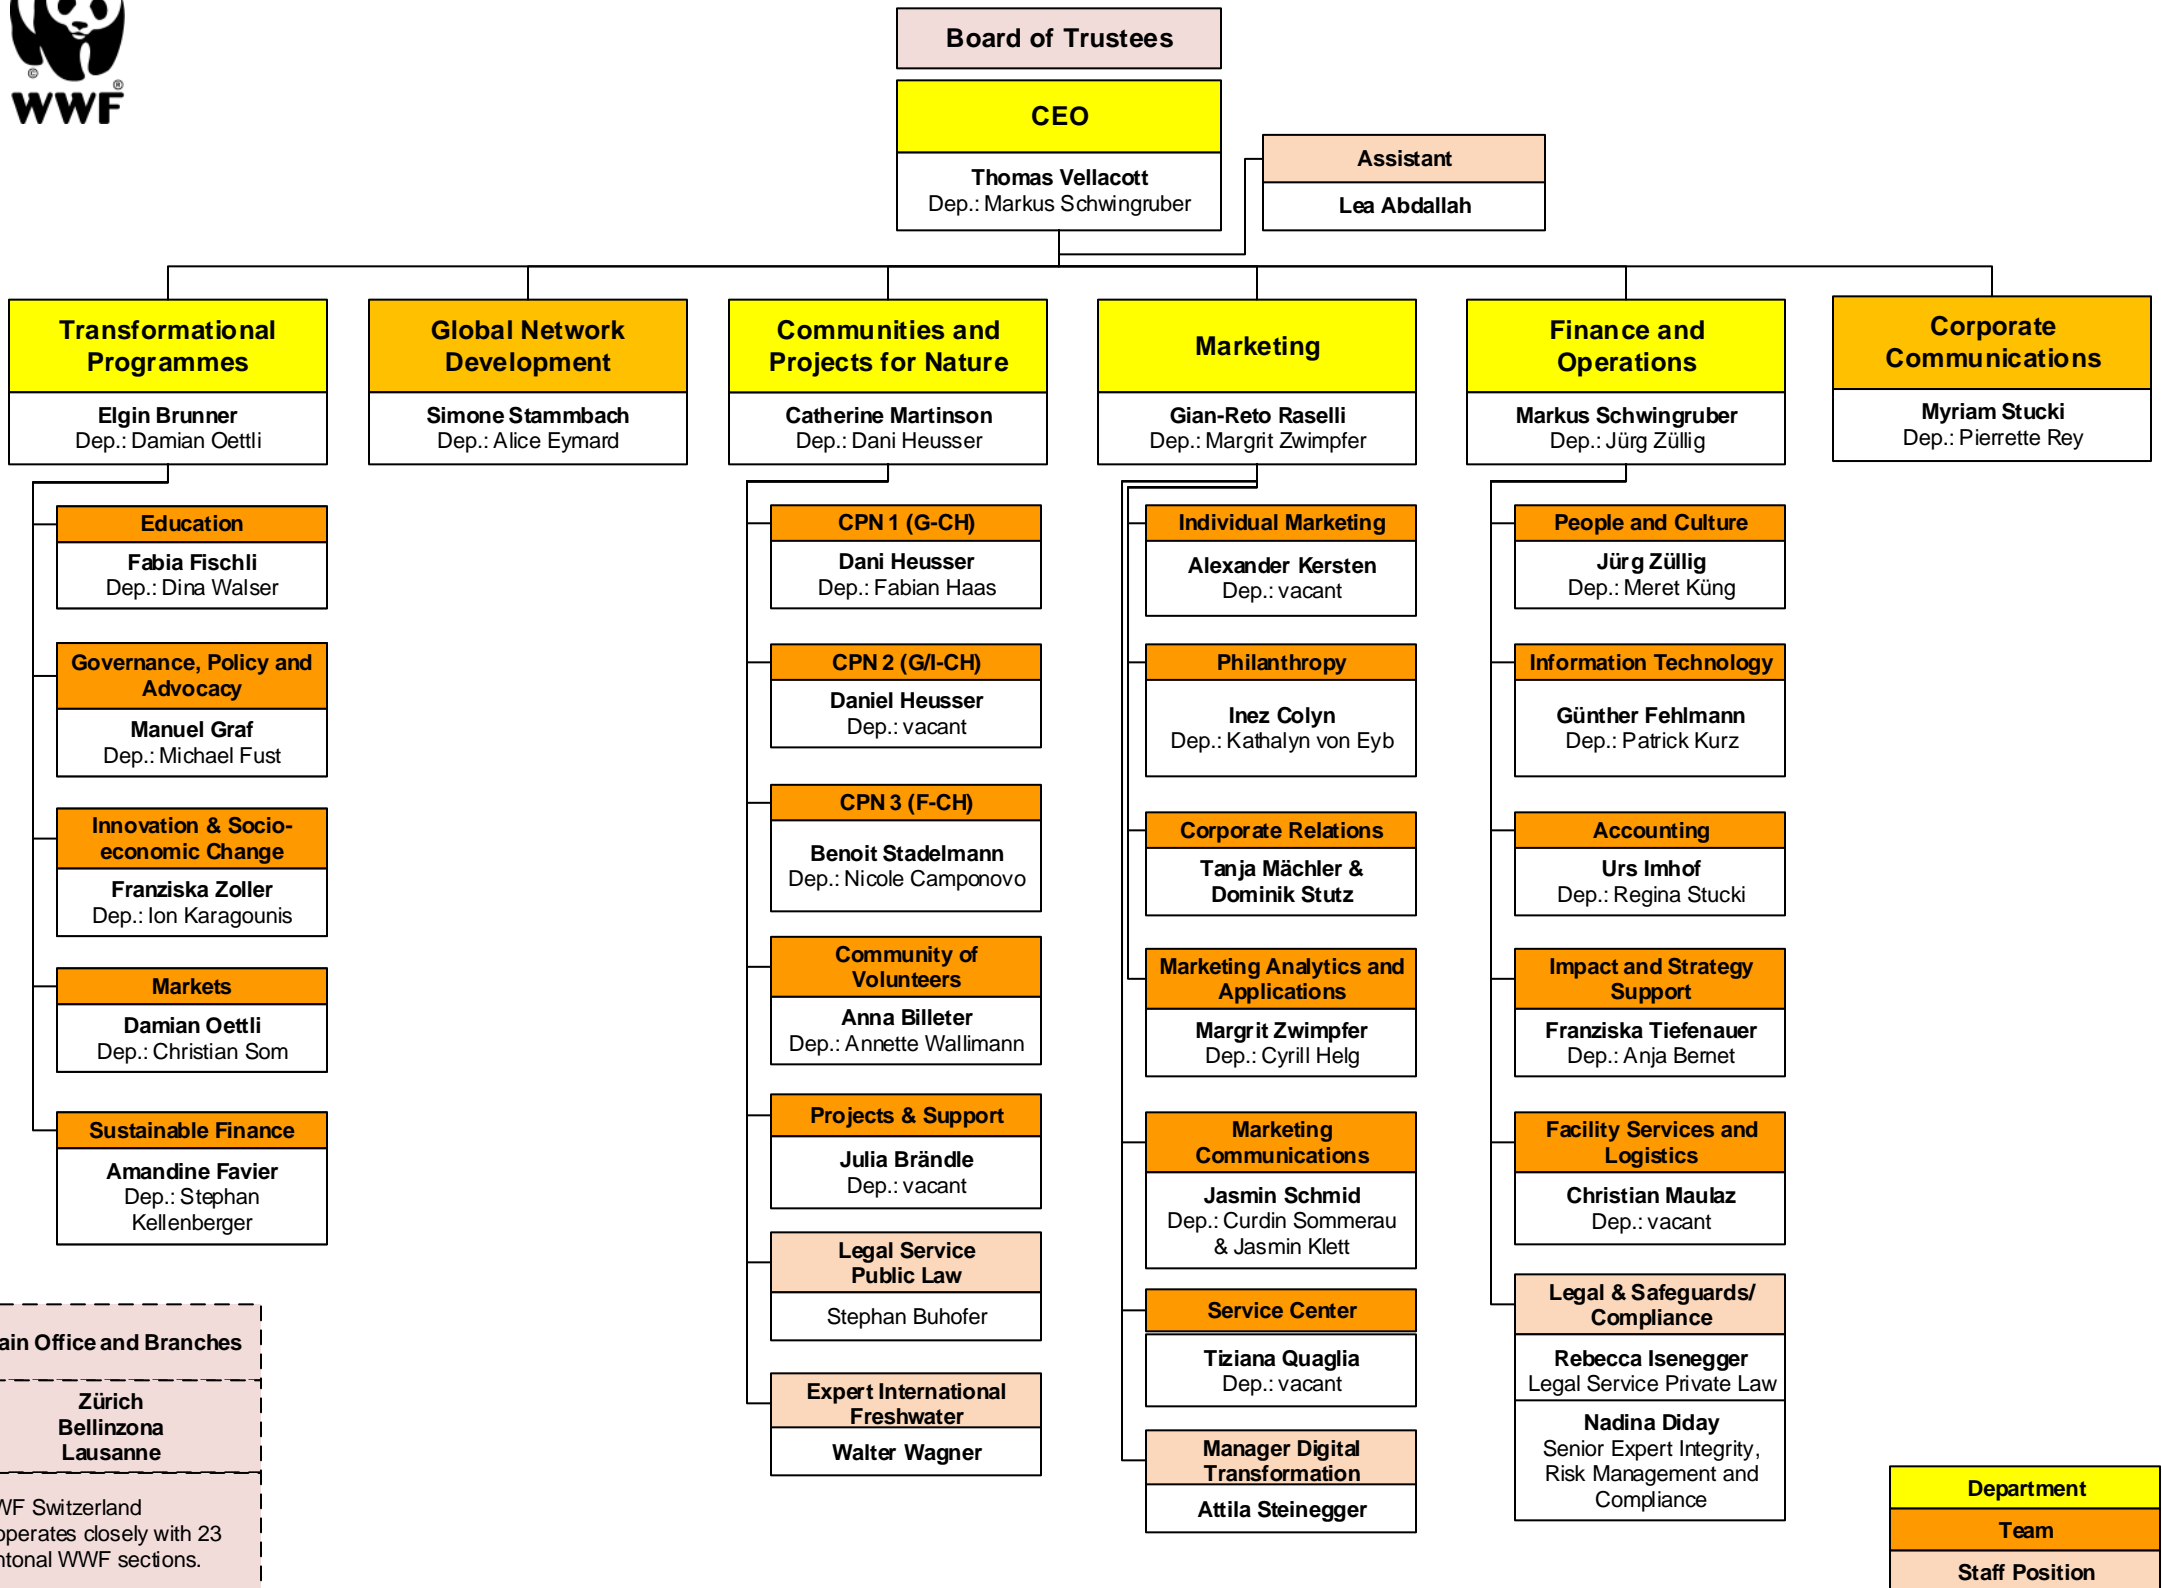

Organigramme WWF Switzerland

WWF Switzerland, May 2023

Main Office and Branches

Zürich
Bellinzona
Lausanne

WWF Switzerland cooperates closely with 23 cantonal WWF sections.

Department

Team

Staff Position