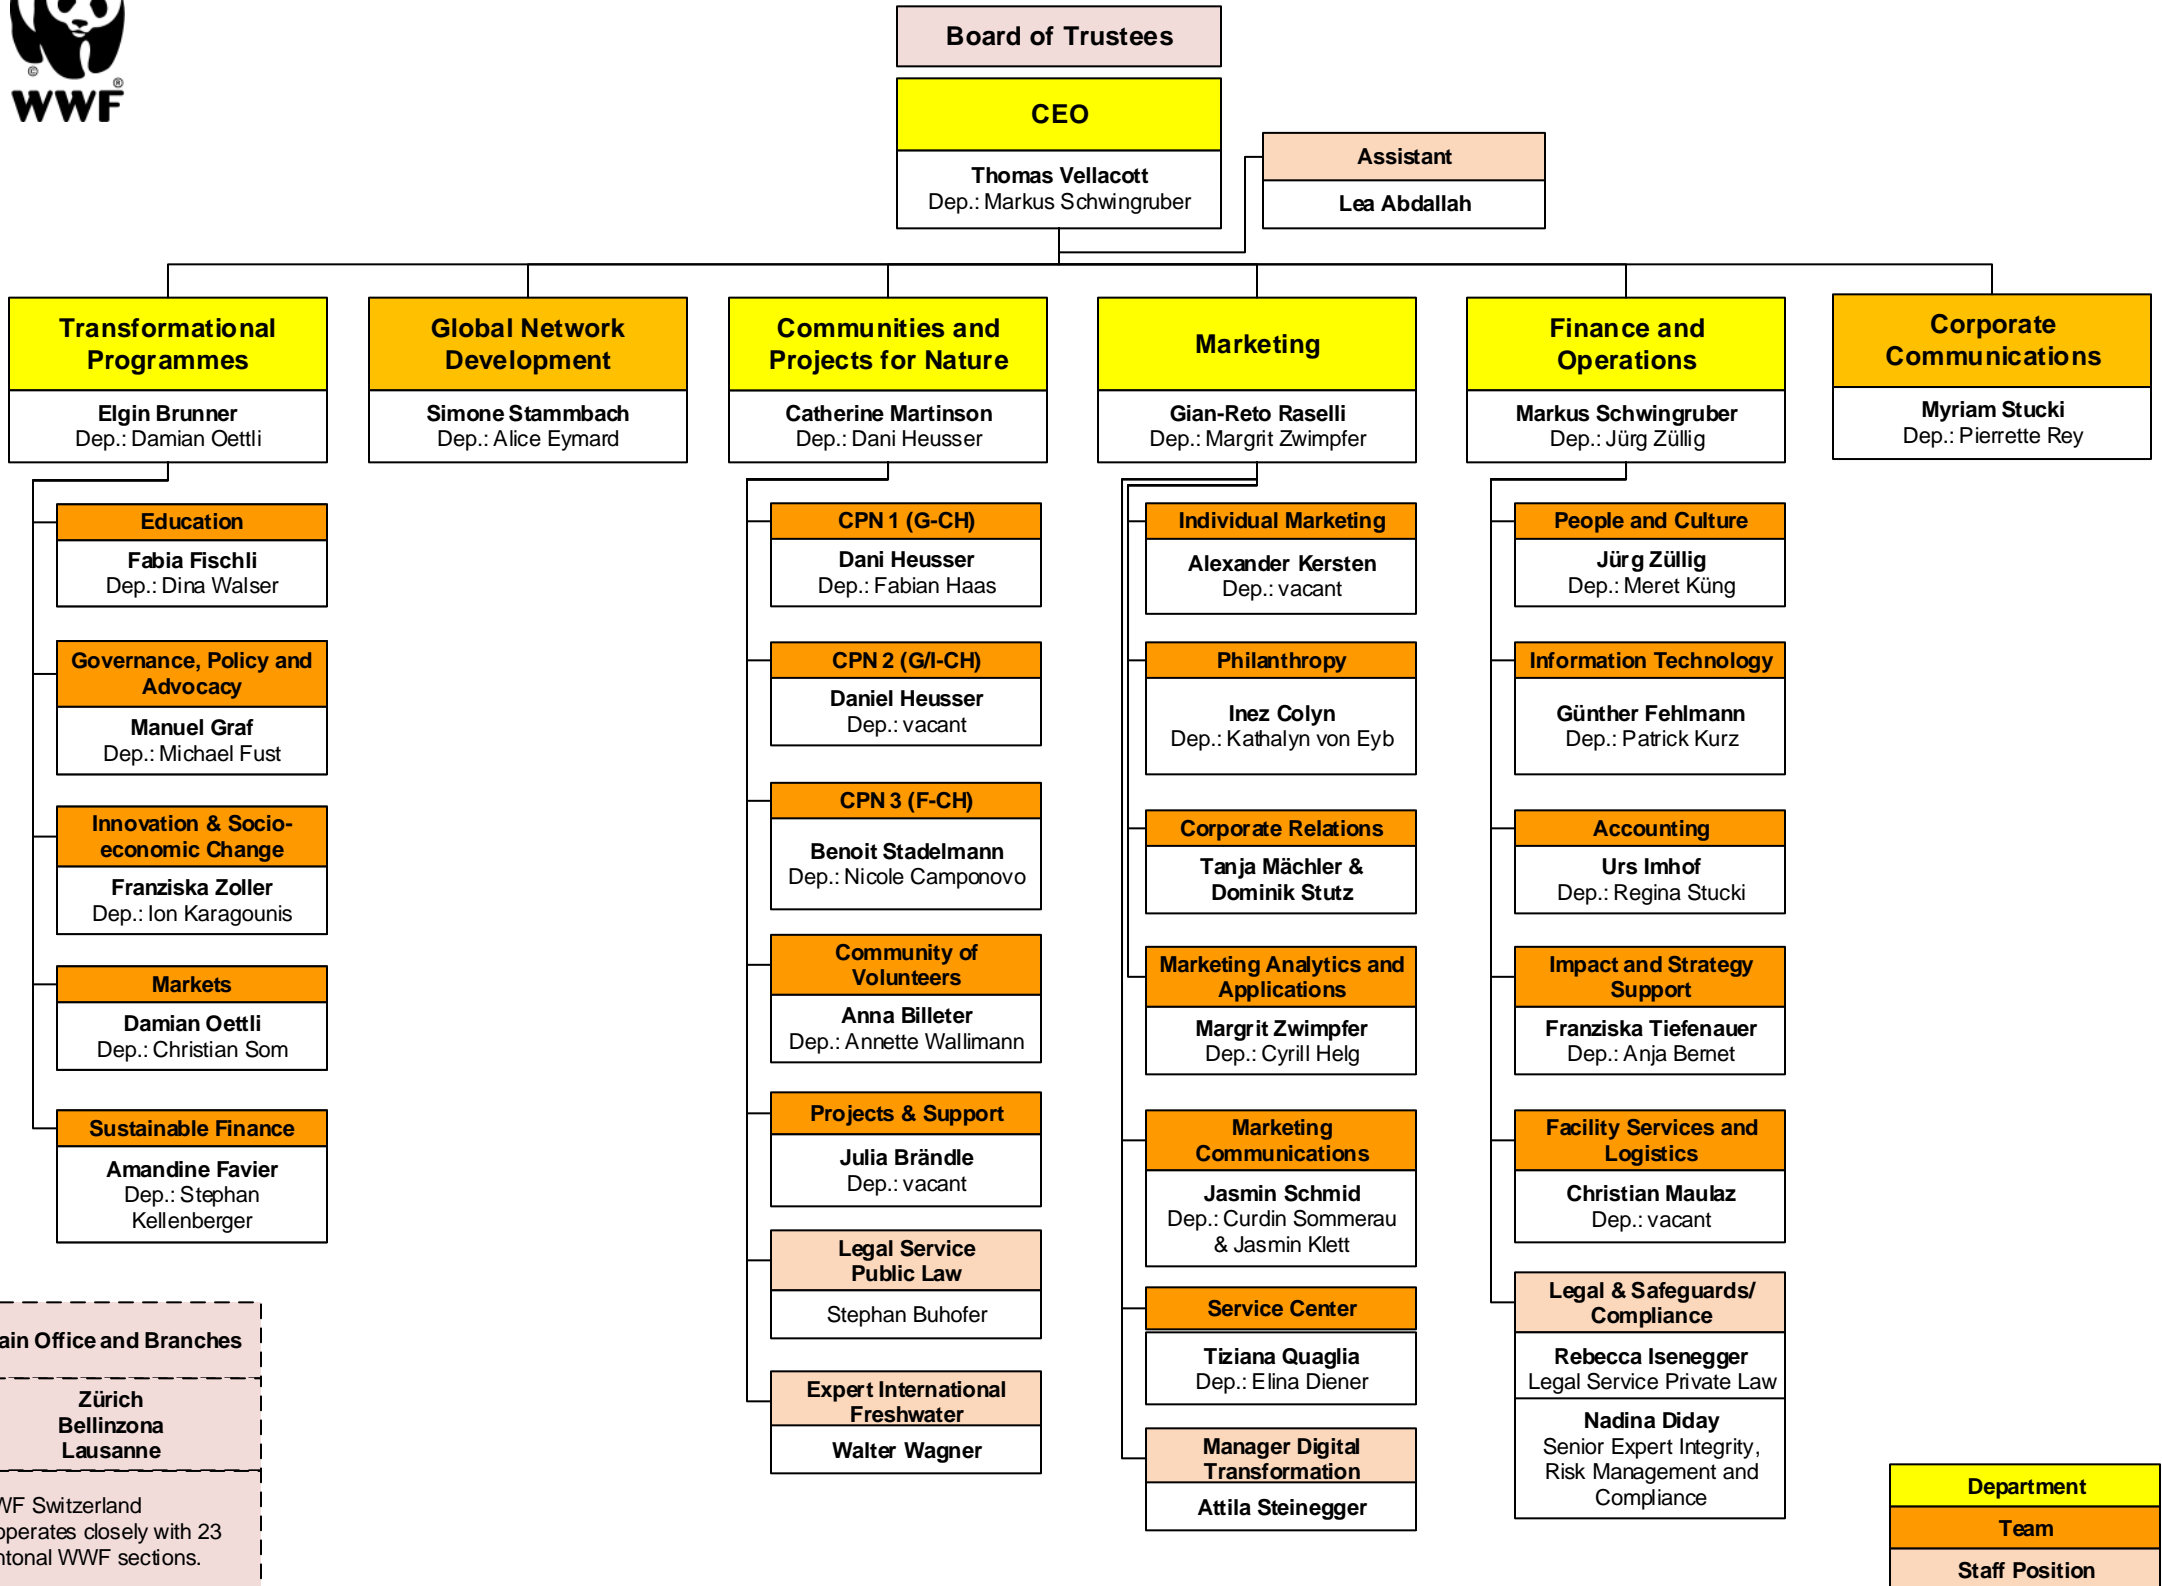

Organigramme WWF Switzerland

WWF Switzerland, August 2024

Main Office and Branches

Zürich
Bellinzona
Lausanne

WWF Switzerland cooperates closely with 23 cantonal WWF sections.

Department

Team

Staff Position